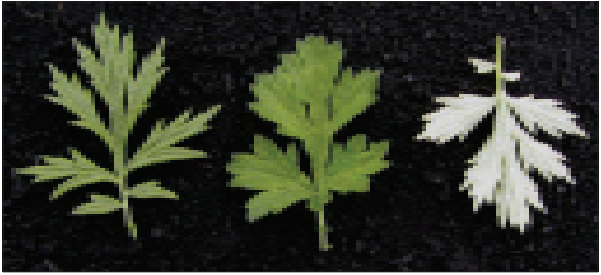

### Stems

Erect, clump-forming, smooth to slightly hairy stems have lengthwise ridges and become semi-woody with age. They are up to 6 feet tall.

### Flowers and fruit

Inconspicuous flowers are produced in elongated, spikelike clusters on the upper stems. The seed is enclosed in a single-seeded, brown, oblong fruit.

### Reproduction

Persistent, prolific rhizomes and, rarely, seeds.

Young mugwort plant.

**Asteraceae (Aster family)**

## Mugwort *continued*

Upper and lower leaf surfaces of mugwort.

Mugwort flowering stem.