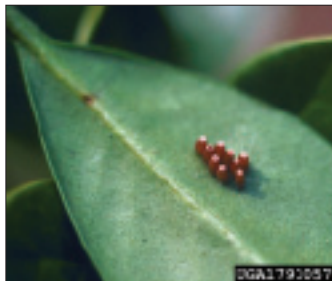

Photo: © Lance Resley